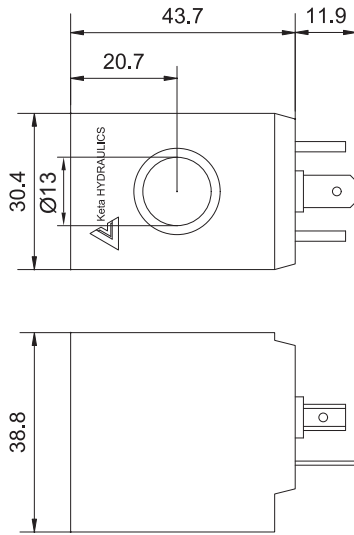

线圈数据 SOLENOID COIL DATA 08 series

Coil Must Be Installed With Letter Up  
 安装线圈时，字母必须朝上。

Unit=Millimeters

HIRSCHMANN

DOUBLE LEADS

订货代号 TO ORDER

- 1 功能**  
LC= 电磁线圈 Solenoid Coil

---

- 2 规格 Size**  
08=08 规格

---

- 3 形状 Shape**  
S= 方形 Square

- 4 电压 Voltage**

1=12 VDC	RED	LEAD	红线
2=24 VDC	BLUE	LEAD	蓝线
3=110VAC	BLACK	LEAD	黑线
4=220VAC	YELLOW	LEAD	黄线
5=10 VDC	GRAY	LEAD	灰线

- 5 线圈连接 Coil Connection**

D= Double Lead	双线
H= Hirschmann	三插