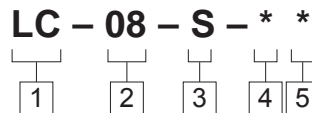

线圈数据 SOLENOID COIL DATA 08 series

Coil Must Be Installed With Letter Up  
 安装线圈时，字母必须朝上。

Unit=Millimeters

HIRSCHMANN

DOUBLE LEADS

订货代号 TO ORDER

- 1 功能**  
LC= 电磁线圈 Solenoid Coil

---

- 2 规格 Size**  
08=08 规格

---

- 3 形状 Shape**  
S= 方形 Square

- 4 电压 Voltage**

1=12 VDC	RED	LEAD	红线
2=24 VDC	BLUE	LEAD	蓝线
3=110VAC	BLACK	LEAD	黑线
4=220VAC	YELLOW	LEAD	黄线
5=10 VDC	GRAY	LEAD	灰线

- 5 线圈连接 Coil Connection**

D= Double Lead	双线
H= Hirschmann	三插