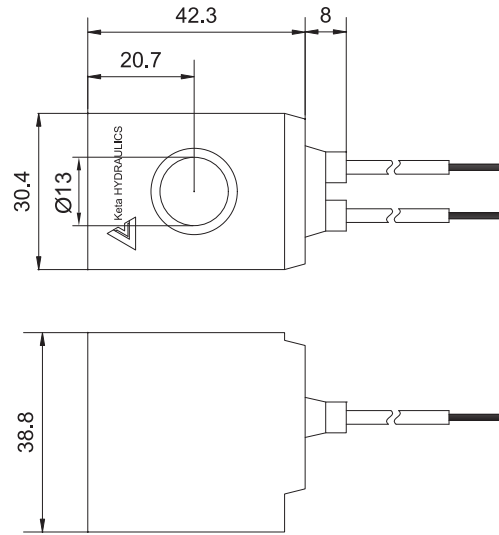

线圈数据 SOLENOID COIL DATA 08 series

Coil Must Be Installed With Letter Up  
 安装线圈时，字母必须朝上。

Unit=Millimeters

HIRSCHMANN

DOUBLE LEADS

订货代号 TO ORDER

- 1 功能**  
LC= 电磁线圈 Solenoid Coil

---

- 2 规格 Size**  
08=08 规格

---

- 3 形状 Shape**  
S= 方形 Square

- 4 电压 Voltage**

1=12 VDC	RED	LEAD	红线
2=24 VDC	BLUE	LEAD	蓝线
3=110VAC	BLACK	LEAD	黑线
4=220VAC	YELLOW	LEAD	黄线
5=10 VDC	GRAY	LEAD	灰线

- 5 线圈连接 Coil Connection**

D= Double Lead	双线
H= Hirschmann	三插